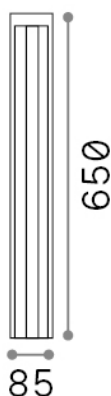

General info

Outdoor - Floor lamps

Ean	8021696294001
Item	KURT PT COFFEE 4000K
Installation	Floor lamps
Guarantee	5 years
Gross weight	2.2 kg
Volume	0.006002 m ³

Technical info

Net weight	1.93 kg
Insulation class	I
Protection index	IP54
Compliance	CE
Operating temperature	-
Dimmer	Non-dimmable, On-Off
Power output	100-240 V AC 50/60 Hz
Power supply	In-built, included NO, electronic

Source info

Integrated source	Integrated LED module
Replaceable source	No
Power	LED 11 W
Emission	Direct Asymmetrical
Max consumption	max 11,00 W
Features LED	LED COB
CCT	4000 K
Duration LED (t. 25°C)	30000 h
CRI	> 80
SDCM	3
Light beam flux	1000 lm
Useful light flux	250 lm
Photobiological risk	1