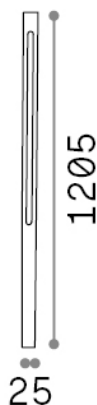

General info

Outdoor - Floor lamps

Ean	8021696293196
Item	JEDI PT H120 NERO
Installation	Floor lamps
Guarantee	5 years
Gross weight	1.29 kg
Volume	0.00504 m ³

Technical info

Net weight	1.03 kg
Insulation class	II
Protection index	IP65
Compliance	CE
Operating temperature	-
Dimmer	Non-dimmable, On-Off
Power output	220-240 V AC 50/60 Hz
Power supply	In-built, included NO, electronic

Source info

Integrated source	Integrated LED module
Replaceable source	No
Power	LED 19 W
Emission	Direct
Max consumption	max 19,00 W
Features LED	LED SMD
CCT	3000 K
Duration LED (t. 25°C)	30000 h
CRI	> 80
Light beam flux	2250 lm
Useful light flux	900 lm
Photobiological risk	EXEMPT