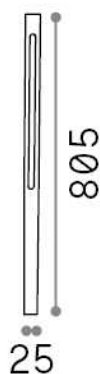

General info

Outdoor - Floor lamps

Ean	8021696293189
Item	JEDI PT H080 NERO
Installation	Floor lamps
Guarantee	5 years
Gross weight	0.93 kg
Volume	0.0036 m ³

Technical info

Net weight	0.76 kg
Insulation class	II
Protection index	IP65
Compliance	CE
Operating temperature	-
Dimmer	Non-dimmable, On-Off
Power output	220-240 V AC 50/60 Hz
Power supply	In-built, included NO, electronic

Source info

Integrated source	Integrated LED module
Replaceable source	No
Power	LED 12 W
Emission	Direct
Max consumption	max 12,00 W
Features LED	LED SMD
CCT	3000 K
Duration LED (t. 25°C)	30000 h
CRI	> 80
Light beam flux	1400 lm
Useful light flux	560 lm
Photobiological risk	EXEMPT