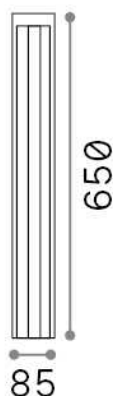

## Outdoor - Floor lamps

<b>Ean</b>	8021696293172
<b>Item</b>	KURT PT NERO 4000K
<b>Installation</b>	Floor lamps
<b>Guarantee</b>	5 years
<b>Gross weight</b>	2.2 kg
<b>Volume</b>	0.006002 m <sup>3</sup>