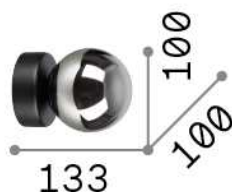

Perlage

General info

Indoor - Wall lamps

Ean	8021696292410
Item	PERLAGE AP1 OTTONE
Installation	Wall lamps
Guarantee	5 years
Gross weight	0.6 kg
Volume	0.00624 m ³

Technical info

Net weight	0.4 kg
Insulation class	II
Protection index	IP20
Compliance	CE
Operating temperature	0° ~ +40 °C
Dimmer	Non-dimmable
Power output	220-240 V AC
Power supply	Not required