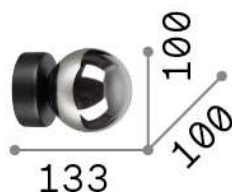

Perlage

General info

Indoor - Wall lamps

Ean	8021696292403
Item	PERLAGE AP1 NERO
Installation	Wall lamps
Guarantee	5 years
Gross weight	0.6 kg
Volume	0.00624 m ³

Technical info

Net weight	0.4 kg
Insulation class	II
Protection index	IP20
Compliance	CE
Operating temperature	0° ~ +40 °C
Dimmer	Non-dimmable
Power output	220-240 V AC
Power supply	Not required