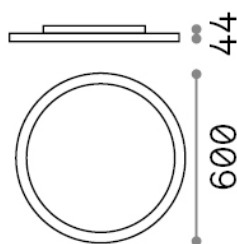

Fly

General info

Indoor - Ceiling lamps

Ean	8021696292250
Item	FLY SLIM PL D60 3000K
Installation	Ceiling lamps
Guarantee	5 years
Gross weight	7 kg
Volume	0.069863 m ³

Technical info

Net weight	5.8 kg
Insulation class	I
Protection index	IP40
Compliance	CE
Operating temperature	0° ~ +40 °C
Dimmer	Non-dimmable, On-Off
Power output	220-240 V AC 50/60 Hz
Power supply	In-built, included Replaceable (by qualified operators only), electronic, tridonic
Accessories not included	Dimmable driver, upright module

Source info

Integrated source	Integrated LED module
Replaceable source	Replaceable (by qualified operators only)
Power	53 W
Emission	Direct
Max consumption	max 53,00 W
Features LED	LED SMD SAMSUNG
CCT	3000 K
Duration LED (t. 25°C)	50000 h
CRI	> 80
SDCM	3
Light beam	87°
UGR Maximum	< 19
Light beam flux	7500 lm
Useful light flux	6050 lm
Photobiological risk	1