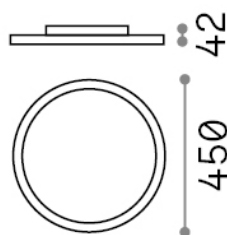

Fly

General info

Indoor - Ceiling lamps

Ean	8021696292236
Item	FLY SLIM PL D45 3000K
Installation	Ceiling lamps
Guarantee	5 years
Gross weight	4.12 kg
Volume	0.016979 m ³

Technical info

Net weight	3.75 kg
Insulation class	I
Protection index	IP40
Compliance	CE
Operating temperature	0° ~ +40 °C
Dimmer	Non-dimmable, On-Off
Power output	220-240 V AC 50/60 Hz
Power supply	In-built, included Replaceable (by qualified operators only), electronic, tridonic
Accessories not included	Dimmable driver, upright module

Source info

Integrated source	Integrated LED module
Replaceable source	Replaceable (by qualified operators only)
Power	26 W
Emission	Direct
Max consumption	max 26,00 W
Features LED	LED SMD SAMSUNG
CCT	3000 K
Duration LED (t. 25°C)	50000 h
CRI	> 80
SDCM	3
Light beam	87°
UGR Maximum	< 19
Light beam flux	3700 lm
Useful light flux	2970 lm
Photobiological risk	1