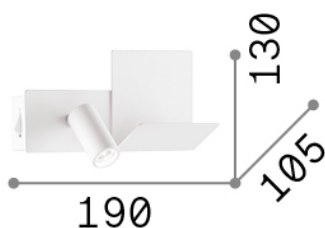

General info

Indoor - Wall lamps

Ean	8021696291789
Item	KOMODO-1 AP BIANCO
Installation	Wall lamps
Guarantee	5 years
Gross weight	0.82 kg
Volume	0.006006 m ³

Technical info

Net weight	0.7 kg
Insulation class	II
Protection index	IP20
Compliance	CE
Operating temperature	0° ~ +40 °C
Dimmer	Non-dimmable, On-Off
Power output	220-240 V AC 50/60 Hz Integrated switch button Integrated USB socket
Power supply	In-built, included Replaceable (by qualified operators only), electronic
Adjustability	vert. 0-90°, orizz. 0-180°

Source info

Integrated source	Integrated LED module
Replaceable source	Replaceable (by qualified operators only)
Power	LED 4,5 W
Emission	Direct
Max consumption	max 4,50 W
Features LED	LED SMD
CCT	3000 K
Duration LED (t. 25°C)	20000 h
CRI	> 80
Light beam	25°
Light beam flux	250 lm
Useful light flux	210 lm
Photobiological risk	2
Standby power	< 0.50 W