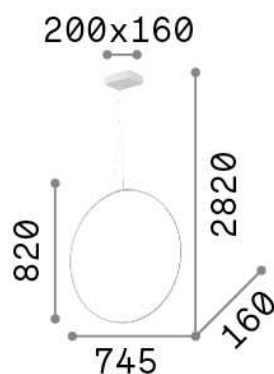

Circus

General info

Indoor - Suspensions

Ean	8021696291390
Item	CIRCUS SP D74 BIANCO
Installation	Suspensions
Guarantee	5 years
Gross weight	2.69 kg
Volume	0.05929 m³

Technical info

Net weight	1.13 kg
Insulation class	II
Protection index	IP20
Compliance	CE
Operating temperature	0° ~ +40 °C
Dimmer	Non-dimmable, On-Off
Power output	220-240 V AC 50/60 Hz
Power supply	In-built, included Replaceable (by qualified operators only), electronic

Source info

Integrated source	Integrated LED module
Replaceable source	No
Power	LED 36 W
Emission	Diffuse
Max consumption	max 36,00 W
Features LED	LED SMD
CCT	3000 K
Duration LED (t. 25°C)	20000 h
SDCM	3
Light beam flux	4250 lm
Useful light flux	2440 lm
Photobiological risk	EXEMPT