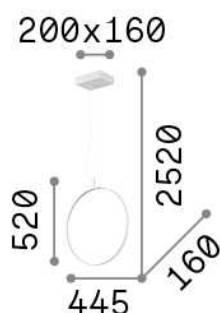

Circus

General info

Indoor - Suspensions

Ean	8021696291338
Item	CIRCUS SP D44 BIANCO
Installation	Suspensions
Guarantee	5 years
Gross weight	1.66 kg
Volume	0.02209 m ³

Technical info

Net weight	0.97 kg
Insulation class	II
Protection index	IP20
Compliance	CE
Operating temperature	0° ~ +40 °C
Dimmer	Non-dimmable, On-Off
Power output	220-240 V AC 50/60 Hz
Power supply	In-built, included Replaceable (by qualified operators only), electronic

Source info

Integrated source	Integrated LED module
Replaceable source	No
Power	LED 29 W
Emission	Diffuse
Max consumption	max 29,00 W
Features LED	LED SMD
CCT	3000 K
Duration LED (t. 25°C)	20000 h
SDCM	3
Light beam flux	3250 lm
Useful light flux	1700 lm
Photobiological risk	EXEMPT