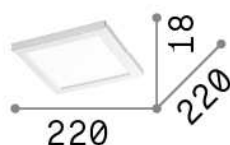

Aura

General info

Indoor - Ceiling lamps

Ean	8021696290836
Item	AURA PL SQUARE 3000K BIANCO
Installation	Ceiling lamps
Guarantee	5 years
Gross weight	0.5 kg
Volume	0.001829 m ³

Technical info

Net weight	0.4 kg
Insulation class	II
Protection index	IP20
Compliance	CE
Operating temperature	0° ~ +40 °C
Dimmer	Non-dimmable, On-Off
Power output	220-240 V AC 50/60 Hz
Power supply	In-built, included NO, electronic
Recessed specifications	65...205 - h. ≥ 26

Source info

Integrated source	Integrated LED module
Replaceable source	No
Power	LED 20 W
Emission	Direct
Max consumption	max 20,00 W
Features LED	LED SMD
CCT	3000 K
Duration LED (t. 25°C)	30000 h
CRI	> 80
Light beam	115°
Light beam flux	1950 lm
Useful light flux	1690 lm
Photobiological risk	EXEMPT