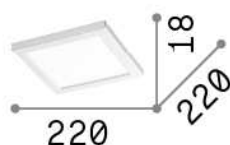

Aura

General info

Indoor - Ceiling lamps

Ean	8021696290812
Item	AURA PL SQUARE 3000K NERO
Installation	Ceiling lamps
Guarantee	5 years
Gross weight	0.5 kg
Volume	0.001829 m³

Technical info

Net weight	0.4 kg
Insulation class	II
Protection index	IP20
Compliance	CE
Operating temperature	0° ~ +40 °C
Dimmer	Non-dimmable, On-Off
Power output	220-240 V AC 50/60 Hz
Power supply	In-built, included NO, electronic
Recessed specifications	65...205 - h. ≥ 26

Source info

Integrated source	Integrated LED module
Replaceable source	No
Power	LED 20 W
Emission	Direct
Max consumption	max 20,00 W
Features LED	LED SMD
CCT	3000 K
Duration LED (t. 25°C)	30000 h
CRI	> 80
Light beam	115°
Light beam flux	1950 lm
Useful light flux	1690 lm
Photobiological risk	EXEMPT