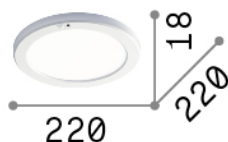

Aura

General info

Indoor - Ceiling lamps

| | |
|---------------------|-----------------------------------|
| Ean | 8021696290805 |
| Item | AURA PL ROUND 3000K BIANCO SENSOR |
| Installation | Ceiling lamps |
| Guarantee | 5 years |
| Gross weight | 0.45 kg |
| Volume | 0.001829 m ³ |

Source info

| | |
|-------------------------------|-----------------------|
| Integrated source | Integrated LED module |
| Replaceable source | No |
| Power | LED 20 W |
| Emission | Direct |
| Max consumption | max 20,00 W |
| Features LED | LED SMD |
| CCT | 3000 K |
| Duration LED (t. 25°C) | 30000 h |
| CRI | > 80 |
| Light beam | 115° |
| Light beam flux | 1950 lm |
| Useful light flux | 1620 lm |
| Photobiological risk | EXEMPT |
| Standby power | < 0.50 W |