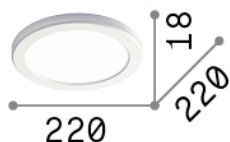

Aura

General info

Indoor - Ceiling lamps

Ean	8021696290775
Item	AURA PL ROUND 3000K NERO
Installation	Ceiling lamps
Guarantee	5 years
Gross weight	0.45 kg
Volume	0.001829 m³

Technical info

Net weight	0.35 kg
Insulation class	II
Protection index	IP20
Compliance	CE
Operating temperature	0° ~ +40 °C
Dimmer	Non-dimmable, On-Off
Power output	220-240 V AC 50/60 Hz
Power supply	In-built, included NO, electronic
Recessed specifications	65...205 - h. ≥ 26

Source info

Integrated source	Integrated LED module
Replaceable source	No
Power	LED 20 W
Emission	Direct
Max consumption	max 20,00 W
Features LED	LED SMD
CCT	3000 K
Duration LED (t. 25°C)	30000 h
CRI	> 80
Light beam	115°
Light beam flux	1950 lm
Useful light flux	1620 lm
Photobiological risk	EXEMPT