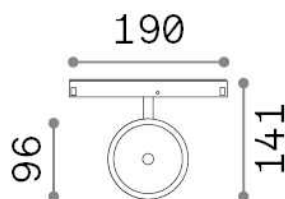

General info

Technical - Systems

Ean	8021696290614
Item	EGO TRACK FLAT SINGLE 09W 3000K ON-OFF BK
Installation	Systems
Guarantee	5 years
Gross weight	0.35 kg
Volume	0.003537 m ³

Technical info

Net weight	0.3 kg
Insulation class	III
Protection index	IP20
Compliance	CE
Operating temperature	0° ~ +40 °C
Dimmer	Non-dimmable, On-Off
Power output	48 V DC
Power supply	Required, remoted, not included NO
Adjustability	vert. 0°-90°
Accessories not included	Ego profile

Source info

Integrated source	Integrated LED module
Replaceable source	Replaceable (by qualified operators only)
Power	9 W
Emission	Direct
Max consumption	max 9,00 W
Features LED	LED COB CITIZEN
CCT	3000 K
Duration LED (t. 25°C)	50000 h
CRI	> 90
SDCM	3
Light beam	36°
Light beam flux	1100 lm
Useful light flux	840 lm
Photobiological risk	1