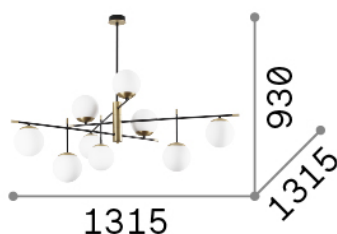

Source info

Integrated source	Light bulb (not included)
Replaceable source	No
Power	E14 max 9 x 40 W
Emission	Diffuse
Max consumption	-
Recommended bulb	EAN 8021696289229 - E14 SFERA 4W 3000K CRI80 BIANCO