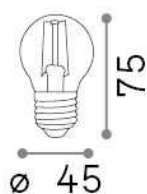

General info

Lampadine e accessori - Sfera

Non-dimmable light bulb with integrated LED sources and diffuse light emission

Ean	8021696289236
Item	E27 SFERA 4W 3000K CRI90 TRASP
Installation	Light bulb
Guarantee	5 years
Gross weight	0.05 kg
Volume	0.000272 m ³

Technical info

Net weight	0.04 kg
Insulation class	-
Compliance	CE
Power output	220-240 V AC 50/60 Hz
Dimmer	Non-dimmable, On-Off
Power supply	Not required

Source info

Power	4 W
Emission	Diffuse
Max consumption	max 3,90 W
CCT	3000 K
Duration LED (t. 25°C)	25000 h
CRI	> 90
Light beam	350 lm
Useful light flux	350 lm
Standby power	< 0.50 W