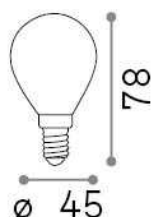

General info

Lampadine e accessori - Sfera

Dimmable light bulb with integrated LED sources and diffuse light emission

Ean	8021696289229
Item	E14 SFERA 4W 3000K CRI80 BIANCO DIMM
Installation	Light bulb
Guarantee	5 years
Gross weight	0.03 kg
Volume	0.000272 m ³

Technical info

Net weight	0.03 kg
Insulation class	-
Compliance	CE
Power output	220-240 V AC 50/60 Hz
Dimmer	Dimmable, TRIAC
Power supply	Not required

Source info

Power	4 W
Emission	Diffuse
Max consumption	max 3,70 W
CCT	3000 K
Duration LED (t. 25°C)	25000 h
CRI	> 80
Light beam	340 lm
Useful light flux	340 lm
Standby power	< 0.50 W