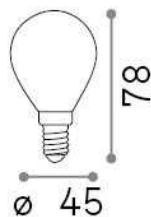

General info

Lampadine e accessori - Sfera

Non-dimmable light bulb with integrated LED sources and diffuse light emission

Ean	8021696289212
Item	E14 SFERA 4W 3000K CRI90 BIANCO
Installation	Light bulb
Guarantee	5 years
Gross weight	0.03 kg
Volume	0.000272 m ³

Technical info

Net weight	0.03 kg
Insulation class	-
Compliance	CE
Power output	220-240 V AC 50/60 Hz
Dimmer	Non-dimmable, On-Off
Power supply	Not required

Source info

Power	4 W
Emission	Diffuse
Max consumption	max 4,00 W
CCT	3000 K
Duration LED (t. 25°C)	25000 h
CRI	> 90
Light beam	340 lm
Useful light flux	340 lm
Standby power	< 0.50 W