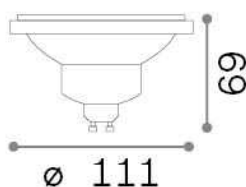

Lampadine gu10

rev. 10-04-2023

General info

Lampadine e accessori - Lampadine gu10

Dimmable light bulb with integrated LED sources and direct light emission

Ean	8021696288543
Item	GU10 13W 950Lm 3000K DIMM
Installation	Light bulb
Guarantee	5 years
Gross weight	0.11 kg
Volume	0.002188 m³

Technical info

Net weight	0.09 kg
Insulation class	-
Compliance	CE
Power output	220-240 V AC 50 Hz
Dimmer	Dimmable, TRIAC
Power supply	Not required

Source info

Power	10 W
Emission	Direct
Max consupion	max 10,00 W
CCT	3000 K
Duration LED (t. 25°C)	15000 h
CRI	> 80
Light beam	800 lm
Useful light flux	800 lm
Photobiological risk	2
Standby power	< 0.50 W