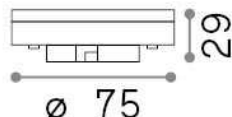

General info

Lampadine e accessori - Lampadine gx53

Non-dimmable light bulb with integrated LED sources and direct light emission

Ean	8021696288383
Item	GX53 9W 3000K CRI90
Installation	Light bulb
Guarantee	5 years
Gross weight	0.03 kg
Volume	0.000256 m ³

Technical info

Net weight	0.03 kg
Insulation class	-
Compliance	CE
Power output	220-240 V AC 50 Hz
Dimmer	Non-dimmable, On-Off
Power supply	Not required

Source info

Power	9 W
Emission	Direct
Max consumption	max 9,00 W
CCT	3000 K
Duration LED (t. 25°C)	25000 h
CRI	> 90
Light beam	940 lm
Useful light flux	940 lm
Standby power	< 0.50 W