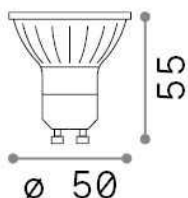

Lampadine gu10

rev. 10-04-2023

General info

Lampadine e accessori - Lampadine gu10

Dimmable light bulb with integrated LED sources and direct light emission

Ean	8021696288239
Item	GU10 07W 670Lm 3000K DIMM
Installation	Light bulb
Guarantee	5 years
Gross weight	0.08 kg
Volume	0.000138 m ³

Technical info

Net weight	0.07 kg
Insulation class	-
Compliance	CE
Power output	220-240 V AC 50/60 Hz
Dimmer	Dimmable, TRIAC
Power supply	Not required

Source info

Power	7 W
Emission	Direct
Max consumption	max 7,00 W
CCT	3000 K
Duration LED (t. 25°C)	25000 h
CRI	> 90
Light beam	540 lm
Useful light flux	540 lm
Standby power	< 0.50 W