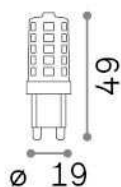

Lampadine g9

General info

Lampadine e accessori - Lampadine g9

Dimmable light bulb with integrated LED sources and diffuse light emission

Ean	8021696288215
Item	G9 3.0W 3000K CRI80 DIMM
Installation	Light bulb
Guarantee	5 years
Gross weight	0.02 kg
Volume	2.4e-05 m ³

Technical info

Net weight	0.02 kg
Insulation class	-
Compliance	CE
Power output	220-240 V AC 50 Hz
Dimmer	Dimmable, TRIAC
Power supply	Not required

Source info

Power	3 W
Emission	Diffuse
Max consumption	max 3,00 W
CCT	3000 K
Duration LED (t. 25°C)	25000 h
CRI	> 80
Light beam	260 lm
Useful light flux	260 lm
Standby power	< 0.50 W