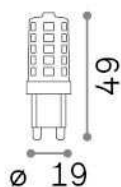

Lampadine g9

General info

Lampadine e accessori - Lampadine g9

Non-dimmable light bulb with integrated LED sources and diffuse light emission

Ean	8021696288208
Item	G9 3.0W 3000K CRI90
Installation	Light bulb
Guarantee	5 years
Gross weight	0.02 kg
Volume	2.4e-05 m³

Technical info

Net weight	0.02 kg
Insulation class	-
Compliance	CE
Power output	220-240 V AC 50 Hz
Dimmer	Non-dimmable, On-Off
Power supply	Not required

Source info

Power	3,5 W
Emission	Diffuse
Max consumption	max 3,40 W
CCT	3000 K
Duration LED (t. 25°C)	15000 h
CRI	> 90
Light beam	310 lm
Useful light flux	310 lm
Standby power	< 0.50 W