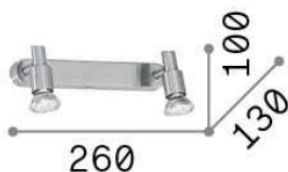

Source info

Integrated source	Light bulb (included)
Repleaceable source	YES
Power	GU10 max 2 x 50W
Emission	Direct
Max consuption	-
Bulb included	EAN 8021696123943