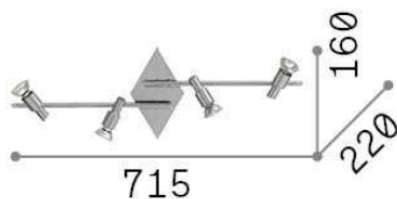

Source info

Integrated source	Light bulb (included)
Replaceable source	YES
Power	GU10 max 4 x 50W
Emission	Direct
Max consumption	-
Bulb included	EAN 8021696123943