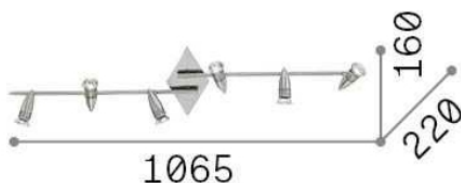

General info

DECORATIVO - Ceiling

Indoor ceiling or wall mounted adjustable projector with multiple sources and direct light emission

Ean	8021696287805
Item	ALFA PL6 OTTONE
Installation	Ceiling, Wall
Guarantee	5 years
Gross weight	1.49 kg
Volume	0.019642 m ³

Technical info

Net weight	1.14 kg
Insulation class	I
Protection index	IP20
Operating temperature	0° ~ +40 °C
Dimmer	Non-dimmable
Power output	220-240 V AC
Power supply	Not required
Adjustability	YES

Source info

Integrated source	Light bulb (included)
Replaceable source	YES
Power	GU10 max 6 x 50W
Emission	Direct
Max consumption	-
Bulb included	EAN 8021696108292