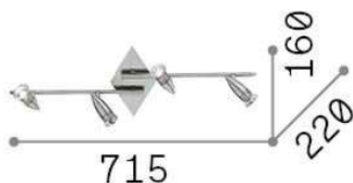

General info

DECORATIVO - Ceiling

Indoor ceiling or wall mounted adjustable projector with multiple sources and direct light emission

Ean	8021696287799
Item	ALFA PL4 OTTONE
Installation	Ceiling, Wall
Guarantee	5 years
Gross weight	1.39 kg
Volume	0.01584 m ³

Technical info

Net weight	1.07 kg
Insulation class	I
Protection index	IP20
Operating temperature	0° ~ +40 °C
Dimmer	Non-dimmable
Power output	220-240 V AC
Power supply	Not required
Adjustability	YES

Source info