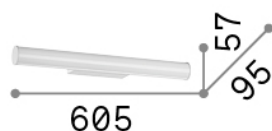

Source info

Integrated source	Integrated LED module
Replaceable source	No
Power	LED 11,5 W
Emission	Diffuse
Max consumption	max 11,50 W
Features LED	LED SMD
CCT	3000 K
Duration LED (t. 25°C)	50000 h
CRI	> 80
Light beam flux	1250 lm
Useful light flux	910 lm
Photobiological risk	1