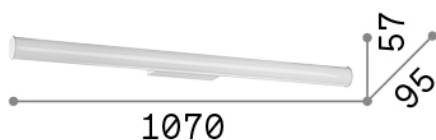

Source info

Integrated source	Integrated LED module
Replaceable source	No
Power	LED 24 W
Emission	Diffuse
Max consumption	max 24,00 W
Features LED	LED SMD
CCT	3000 K
Duration LED (t. 25°C)	50000 h
CRI	> 80
Light beam flux	2750 lm
Useful light flux	2060 lm
Photobiological risk	1