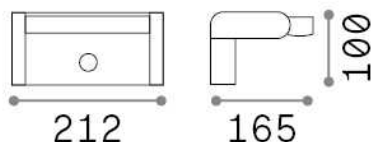

Source info

Integrated source	Integrated LED module
Replaceable source	No
Power	LED 21 W
Emission	Direct
Max consumption	max 21,00 W
Features LED	LED SMD
CCT	3000 K
Duration LED (t. 25°C)	50000 h
CRI	> 80
Light beam	105°
Light beam flux	2300 lm
Useful light flux	1320 lm
Photobiological risk	1
Standby power	< 0.50 W