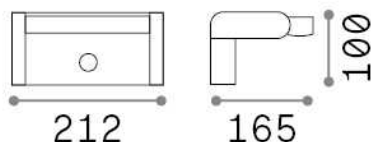

Swipe

General info

Outdoor - Wall lamps

Ean	8021696287720
Item	SWIPE AP SENSOR BIANCO
Installation	Wall lamps
Guarantee	5 years
Gross weight	1.4 kg
Volume	0.005463 m ³

Technical info

Net weight	1.3 kg
Insulation class	I
Protection index	IP54
Compliance	CE
Operating temperature	-
Dimmer	Non-dimmable, On-Off, PIR Motion Sensor
Power output	220-240 V AC 50/60 Hz
Power supply	In-built, included Replaceable (by qualified operators only), electronic
Adjustability	vert. 0-350°

Source info

Integrated source	Integrated LED module
Replaceable source	No
Power	LED 21 W
Emission	Direct
Max consumption	max 21,00 W
Features LED	LED SMD
CCT	3000 K
Duration LED (t. 25°C)	50000 h
CRI	> 80
Light beam	105°
Light beam flux	2300 lm
Useful light flux	1320 lm
Photobiological risk	1
Standby power	< 0.50 W