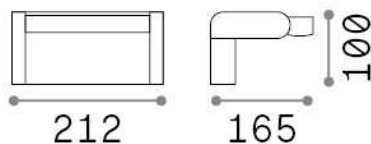

Swipe

General info

Outdoor - Wall lamps

Ean	8021696287706
Item	SWIPE AP NERO
Installation	Wall lamps
Guarantee	5 years
Gross weight	1.3 kg
Volume	0.005463 m ³

Technical info

Net weight	1.2 kg
Insulation class	I
Protection index	IP54
Compliance	CE
Operating temperature	-
Dimmer	Non-dimmable, On-Off
Power output	220-240 V AC 50/60 Hz
Power supply	In-built, included Replaceable (by qualified operators only), electronic
Adjustability	vert. 0-350°

Source info

Integrated source	Integrated LED module
Replaceable source	No
Power	LED 20,5 W
Emission	Direct
Max consumption	max 20,50 W
Features LED	LED SMD
CCT	3000 K
Duration LED (t. 25°C)	50000 h
CRI	> 80
Light beam	105°
Light beam flux	2300 lm
Useful light flux	1320 lm
Photobiological risk	1