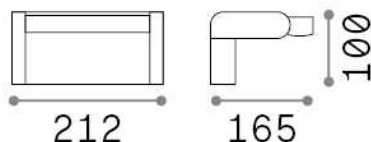

Swipe

General info

Outdoor - Wall lamps

Ean	8021696287690
Item	SWIPE AP BIANCO
Installation	Wall lamps
Guarantee	5 years
Gross weight	1.3 kg
Volume	0.005463 m ³

Technical info

Net weight	1.2 kg
Insulation class	I
Protection index	IP54
Compliance	CE
Operating temperature	-
Dimmer	Non-dimmable, On-Off
Power output	220-240 V AC 50/60 Hz
Power supply	In-built, included Replaceable (by qualified operators only), electronic
Adjustability	vert. 0-350°

Source info

Integrated source	Integrated LED module
Replaceable source	No
Power	LED 20,5 W
Emission	Direct
Max consumption	max 20,50 W
Features LED	LED SMD
CCT	3000 K
Duration LED (t. 25°C)	50000 h
CRI	> 80
Light beam	105°
Light beam flux	2300 lm
Useful light flux	1320 lm
Photobiological risk	1