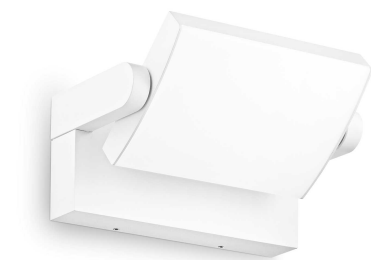

Swipe

General info

Outdoor - Wall lamps

Ean	8021696287690
Item	SWIPE AP BIANCO
Installation	Wall lamps
Guarantee	5 years
Gross weight	1.3 kg
Volume	0.005463 m ³

Technical info

Net weight	1.2 kg
Insulation class	I
Protection index	IP54
Compliance	CE
Operating temperature	-
Dimmer	Non-dimmable, On-Off
Power output	220-240 V AC 50/60 Hz
Power supply	In-built, included Replaceable (by qualified operators only), electronic
Adjustability	vert. 0-350°

Source info

Integrated source	Integrated LED module
Replaceable source	No
Power	LED 20,5 W
Emission	Direct
Max consumption	max 20,50 W
Features LED	LED SMD
CCT	3000 K
Duration LED (t. 25°C)	50000 h
CRI	> 80
Light beam	105°
Light beam flux	2300 lm
Useful light flux	1320 lm
Photobiological risk	1