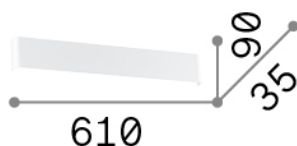

General info

Indoor - Wall lamps

Ean	8021696287645
Item	DELTA AP D061 3000K BIANCO
Installation	Wall lamps
Guarantee	5 years
Gross weight	1.25 kg
Volume	0.005805 m ³

Technical info

Net weight	0.95 kg
Insulation class	I
Protection index	IP20
Compliance	CE
Operating temperature	0° ~ +40 °C
Dimmer	Non-dimmable, On-Off
Power output	220-240 V AC 50/60 Hz
Power supply	In-built, included Replaceable (by qualified operators only), electronic

Source info

Integrated source	Integrated LED module
Replaceable source	No
Power	LED 19,5 W
Emission	Direct + Indirect
Max consumption	max 19,50 W
Features LED	LED SMD
CCT	3000 K
Duration LED (t. 25°C)	50000 h
CRI	> 80
Light beam flux	2050 lm
Useful light flux	1790 lm
Photobiological risk	1