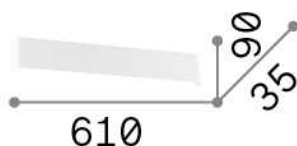

General info

Indoor - Wall lamps

Ean	8021696287638
Item	DELTA AP D061 3000K NERO
Installation	Wall lamps
Guarantee	5 years
Gross weight	1.25 kg
Volume	0.005805 m ³

Technical info

Net weight	0.95 kg
Insulation class	I
Protection index	IP20
Compliance	CE
Operating temperature	0° ~ +40 °C
Dimmer	Non-dimmable, On-Off
Power output	220-240 V AC 50/60 Hz
Power supply	In-built, included Replaceable (by qualified operators only), electronic

Source info

Integrated source	Integrated LED module
Replaceable source	No
Power	LED 19,5 W
Emission	Direct + Indirect
Max consumption	max 19,50 W
Features LED	LED SMD
CCT	3000 K
Duration LED (t. 25°C)	50000 h
CRI	> 80
Light beam flux	2050 lm
Useful light flux	1480 lm
Photobiological risk	1