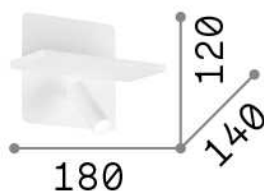

Piano

General info

Indoor - Wall lamps

Ean	8021696287300
Item	PIANO AP NERO
Installation	Wall lamps
Guarantee	5 years
Gross weight	1 kg
Volume	0.0068 m ³

Technical info

Net weight	0.8 kg
Insulation class	II
Protection index	IP20
Compliance	CE
Operating temperature	0° ~ +40 °C
Dimmer	Non-dimmable, On-Off
Power output	220-240 V AC 50/60 Hz Integrated switch button Integrated USB socket
Power supply	In-built, included Replaceable (by qualified operators only), electronic
Adjustability	vert. 0°-90° , orizz. 0°-180°

Source info

Integrated source	Integrated LED module
Replaceable source	Replaceable (by qualified operators only)
Power	LED 10 W
Emission	Direct + Indirect
Max consumption	max 10,00 W
Features LED	LED SMD
CCT	3000 K
Duration LED (t. 25°C)	20000 h
CRI	> 80
Light beam flux	830 lm
Useful light flux	540 lm
Photobiological risk	2
Standby power	< 0.50 W