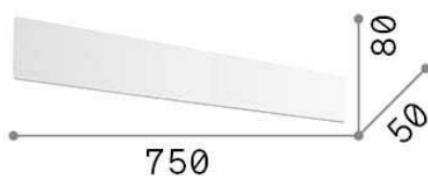

General info

DECORATIVO - Wall

Indoor wall mounted linear fitting with multiple integrated LED sources and indirect light emission

Ean	8021696287072
Item	ZIG ZAG AP D75 3000K OTTONE
Installation	Wall
Guarantee	5 years
Gross weight	1.3 kg
Volume	0.00525 m ³

Source info

Integrated source	Integrated LED module
Repleaceable source	NO
Power	LED 30W
Emission	Indirect
Max consuption	max 30 W
Features LED	LED SMD SAMSUNG
CCT	3000 K
Duration LED (t. 25°C)	50000 h
CRI	> 80
Light beam flux	4100 lm
Useful light flux	3680 lm
Standby power	< 0.50