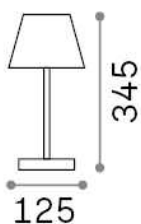

General info

Outdoor - Table lamps

Ean	8021696286747
Item	LOLITA TL COFFEE
Installation	Table lamps
Guarantee	5 years
Gross weight	1.58 kg
Volume	0.007779 m ³

Technical info

Net weight	0.55 kg
Insulation class	II
Protection index	IP54
Compliance	CE
Operating temperature	0° ~ +40 °C
Dimmer	Dimmable, Touch dimmer
Power output	220-240 V AC 50/60 Hz Integrated switch button
Battery	YES (up to 14 h)
Power supply	Separate, included Replaceable, electronic

Source info

Integrated source	Integrated LED module
Replaceable source	No
Power	LED 7 W
Emission	Direct
Max consumption	max 7,00 W
Features LED	LED COB
CCT	3000 K
Duration LED (t. 25°C)	25000 h
CRI	> 80
Light beam flux	200 lm
Useful light flux	30 lm
Photobiological risk	EXEMPT
Standby power	< 0.50 W