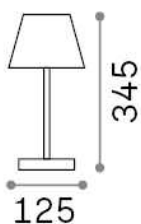

Lolita

General info

Outdoor - Table lamps

Ean	8021696286730
Item	LOLITA TL COOL GREY
Installation	Table lamps
Guarantee	5 years
Gross weight	1.58 kg
Volume	0.007779 m ³

Technical info

Net weight	0.55 kg
Insulation class	II
Protection index	IP54
Compliance	CE
Operating temperature	0° ~ +40 °C
Dimmer	Dimmable, Touch dimmer
Power output	220-240 V AC 50/60 Hz Integrated switch button
Battery	YES (up to 14 h)
Power supply	Separate, included Replaceable, electronic

Source info

Integrated source	Integrated LED module
Replaceable source	No
Power	LED 7 W
Emission	Direct
Max consumption	max 7,00 W
Features LED	LED COB
CCT	3000 K
Duration LED (t. 25°C)	25000 h
CRI	> 80
Light beam flux	200 lm
Useful light flux	30 lm
Photobiological risk	EXEMPT
Standby power	< 0.50 W