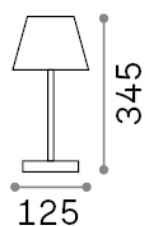

General info

Outdoor - Table lamps

Ean	8021696286723
Item	LOLITA TL BIANCO
Installation	Table lamps
Guarantee	5 years
Gross weight	1.58 kg
Volume	0.007779 m ³

Technical info

Net weight	0.55 kg
Insulation class	II
Protection index	IP54
Compliance	CE
Operating temperature	0° ~ +40 °C
Dimmer	Dimmable, Touch dimmer
Power output	220-240 V AC 50/60 Hz Integrated switch button
Battery	YES (up to 14 h)
Power supply	Separate, included Replaceable, electronic

Source info

Integrated source	Integrated LED module
Replaceable source	No
Power	LED 7 W
Emission	Direct
Max consumption	max 7,00 W
Features LED	LED COB
CCT	3000 K
Duration LED (t. 25°C)	25000 h
CRI	> 80
Light beam flux	200 lm
Useful light flux	70 lm
Photobiological risk	EXEMPT
Standby power	< 0.50 W