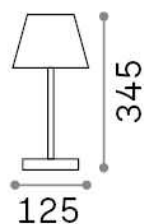

Lolita

General info

Outdoor - Table lamps

Ean	8021696286716
Item	LOLITA TL NERO
Installation	Table lamps
Guarantee	5 years
Gross weight	1.58 kg
Volume	0.007779 m ³

Technical info

Net weight	0.55 kg
Insulation class	II
Protection index	IP54
Compliance	CE
Operating temperature	0° ~ +40 °C
Dimmer	Dimmable, Touch dimmer
Power output	220-240 V AC 50/60 Hz Integrated switch button
Battery	YES (up to 14 h)
Power supply	Separate, included Replaceable, electronic

Source info

Integrated source	Integrated LED module
Replaceable source	No
Power	LED 7 W
Emission	Direct
Max consumption	max 7,00 W
Features LED	LED COB
CCT	3000 K
Duration LED (t. 25°C)	25000 h
CRI	> 80
Light beam flux	200 lm
Useful light flux	30 lm
Photobiological risk	EXEMPT
Standby power	< 0.50 W