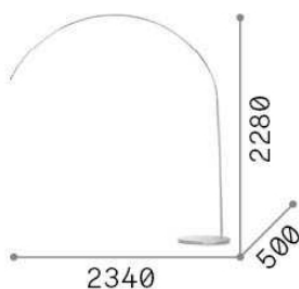

General info

DECORATIVO - Floor

Indoor floor lamp with in-built switch and diffuse light emission

Ean	8021696286686
Item	DORSALE MPT1 BIANCO
Installation	Floor
Guarantee	5 years
Gross weight	16.2 kg
Volume	-

Technical info

Net weight	12 kg
Insulation class	II
Protection index	IP20
Operating temperature	0° ~ +40 °C
Dimmer	Non-dimmable
Power output	220-240 V AC
Power supply	Not required

Source info

Integrated source	Light bulb (not included)
Replaceable source	YES
Power	E27 max 1 x 60W
Emission	Diffuse
Max consumption	-
Recommended bulb	E27 GLOBO D125 08W 3000K CRI80 TRASP