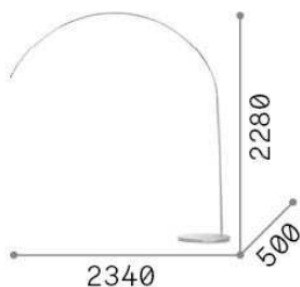

General info

DECORATIVO - Floor

Indoor floor lamp with in-built switch and direct/indirect light emission

Ean	8021696286679
Item	DORSALE MPT1 NERO
Installation	Floor
Guarantee	5 years
Gross weight	16.2 kg
Volume	-

Technical info

Net weight	12 kg
Insulation class	II
Protection index	IP20
Operating temperature	0° ~ +40 °C
Dimmer	Non-dimmable
Power output	220-240 V AC
Power supply	Not required

Source info

Integrated source	Light bulb (not included)
Replaceable source	YES
Power	E27 max 1 x 60W
Emission	Direct + Indirect
Max consumption	-
Recommended bulb	E27 GLOBO D125 08W 3000K CRI80 TRASP