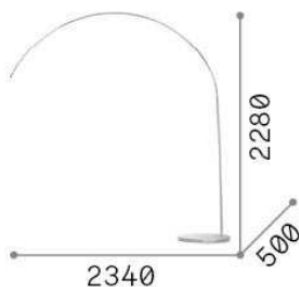

General info

DECORATIVO - Floor

Indoor floor lamp with in-built switch and diffuse light emission

Ean	8021696286662
Item	DORSALE MPT1 CROMO
Installation	Floor
Guarantee	5 years
Gross weight	16.2 kg
Volume	-

Technical info

Net weight	12 kg
Insulation class	II
Protection index	IP20
Operating temperature	0° ~ +40 °C
Dimmer	Non-dimmable
Power output	220-240 V AC
Power supply	Not required

Source info

Integrated source	Light bulb (not included)
Replaceable source	YES
Power	E27 max 1 x 60W
Emission	Diffuse
Max consumption	-
Recommended bulb	E27 GLOBO D125 08W 3000K CRI80 TRASP