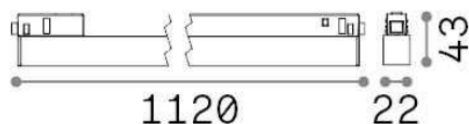

Ego

General info

Technical - Linear system

Indoor track mounted dimmable linear fitting with integrated LED sources and direct light emission

Ean	8021696286549
Item	EGO WIDE 26W 3000K DALI WH
Installation	Ego profile
Guarantee	5 years
Gross weight	0.64 kg
Volume	0.001271 m³

Technical info

Net weight	0.62 kg
Insulation class	III
Protection index	IP20
Operating temperature	0° ~ +40 °C
Dimmer	Dimmable, DALI
Power output	48 V DC
Power supply	Required, remoted, not included NO, elettronico
Accessories not included	Ego profile

Source info

Integrated source	Integrated LED module
Replaceable source	YES (by qualified operators only)
Power	26W
Emission	Direct
Max consumption	max 26,00 W
Features LED	LED SMD SAMSUNG
CCT	3000 K
Duration LED (t. 25°C)	50000 h
CRI	> 90
SDCM	3
Light beam	110°
Light beam flux	3300 lm
Useful light flux	1650 lm
Photobiological risk	1
Standby power	< 0.50