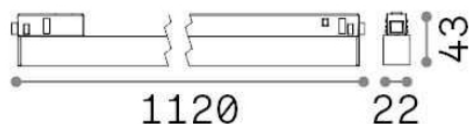

Ego

General info

Technical - Linear system

Indoor track mounted dimmable linear fitting with integrated LED sources and direct light emission

Ean	8021696286532
Item	EGO WIDE 26W 3000K DALI BK
Installation	Ego profile
Guarantee	5 years
Gross weight	0.64 kg
Volume	0.001271 m ³

Technical info

Net weight	0.62 kg
Insulation class	III
Protection index	IP20
Operating temperature	0° ~ +40 °C
Dimmer	Dimmable, DALI
Power output	48 V DC
Power supply	Required, remoted, not included NO, elettronico
Accessories not included	Ego profile

Source info

Integrated source	Integrated LED module
Replaceable source	YES (by qualified operators only)
Power	26W
Emission	Direct
Max consumption	max 26,00 W
Features LED	LED SMD SAMSUNG
CCT	3000 K
Duration LED (t. 25°C)	50000 h
CRI	> 90
SDCM	3
Light beam	110°
Light beam flux	3300 lm
Useful light flux	1650 lm
Photobiological risk	1
Standby power	< 0.50