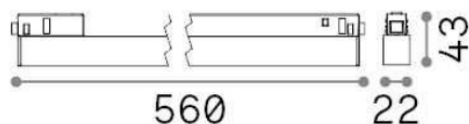

Ego

General info

Technical - Linear system

Indoor track mounted dimmable linear fitting with integrated LED sources and direct light emission

Ean	8021696286525
Item	EGO WIDE 13W 3000K DALI WH
Installation	Ego profile
Guarantee	5 years
Gross weight	0.36 kg
Volume	0.000641 m ³

Technical info

Net weight	0.34 kg
Insulation class	III
Protection index	IP20
Operating temperature	0° ~ +40 °C
Dimmer	Dimmable, DALI
Power output	48 V DC
Power supply	Required, remoted, not included NO, electronic
Accessories not included	Ego profile

Source info

Integrated source	Integrated LED module
Replaceable source	YES (by qualified operators only)
Power	13W
Emission	Direct
Max consumption	max 13,00 W
Features LED	LED SMD SAMSUNG
CCT	3000 K
Duration LED (t. 25°C)	50000 h
CRI	> 90
SDCM	3
Light beam	110°
Light beam flux	1650 lm
Useful light flux	820 lm
Photobiological risk	1
Standby power	< 0.50