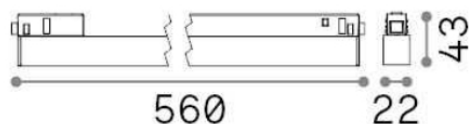

Ego

General info

Technical - Linear system

Indoor track mounted dimmable linear fitting with integrated LED sources and direct light emission

Ean	8021696286518
Item	EGO WIDE 13W 3000K DALI BK
Installation	Ego profile
Guarantee	5 years
Gross weight	0.36 kg
Volume	0.000641 m ³

Technical info

Net weight	0.34 kg
Insulation class	III
Protection index	IP20
Operating temperature	0° ~ +40 °C
Dimmer	Dimmable, DALI
Power output	48 V DC
Power supply	Required, remoted, not included NO, electronic
Accessories not included	Ego profile

Source info

Integrated source	Integrated LED module
Replaceable source	YES (by qualified operators only)
Power	13W
Emission	Direct
Max consumption	max 13,00 W
Features LED	LED SMD SAMSUNG
CCT	3000 K
Duration LED (t. 25°C)	50000 h
CRI	> 90
SDCM	3
Light beam	110°
Light beam flux	1650 lm
Useful light flux	820 lm
Photobiological risk	1
Standby power	< 0.50